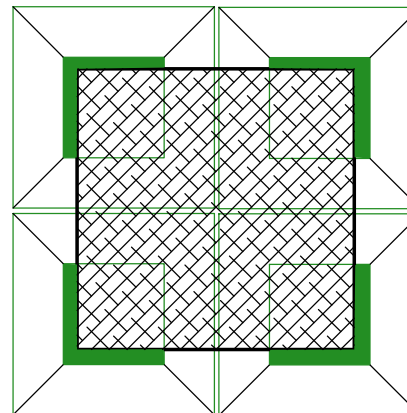

maximum safe working load

146 kN

Quadruple Jackpad Support