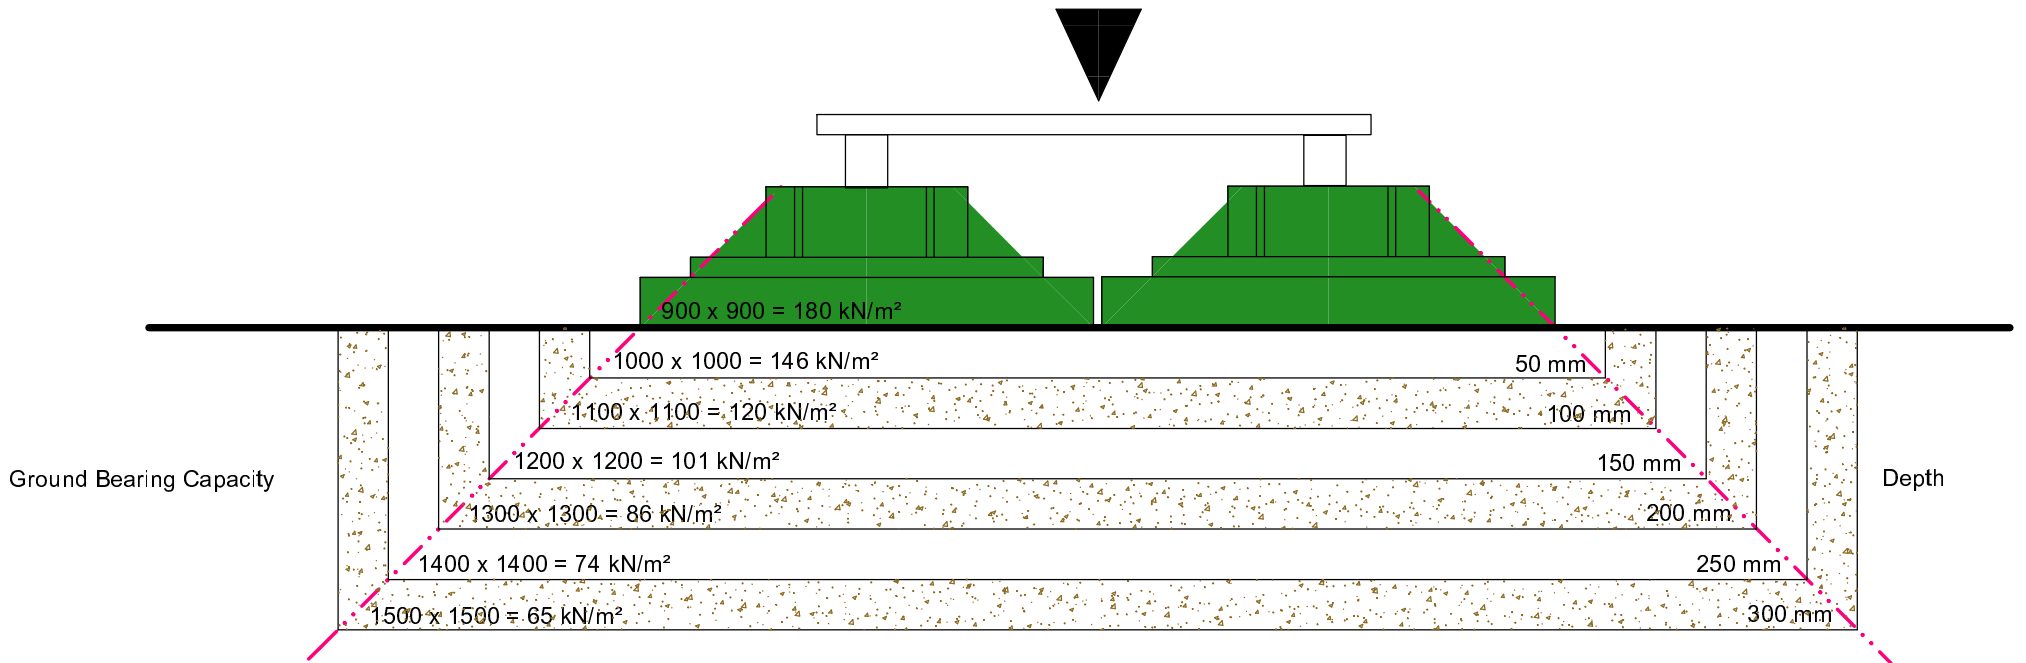

maximum safe working load

146 kN

Quadruple Jackpad Support